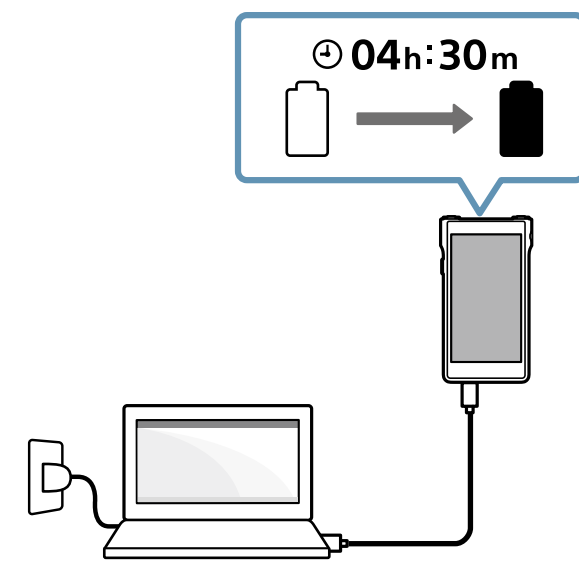

SONY

Digital Media Player
Lecteur média numérique
Цифровой проигрыватель мультимедиа

Operating Instructions	GB	使用说明书	CS
Mode d'emploi	FR	使用説明書	CT
Manual de instrucciones	ES	사용 설명서	KR
Инструкция по эксплуатации	RU	تعليمات التشغيل	AR

NW-WM1AM2/NW-WM1ZM2 Model, Modèle, Modelo, 型號: Y1298B/ Y1299B

5-031-739-21(1)
©2022 Sony Corporation
Printed in China / Imprimé en Chine

1